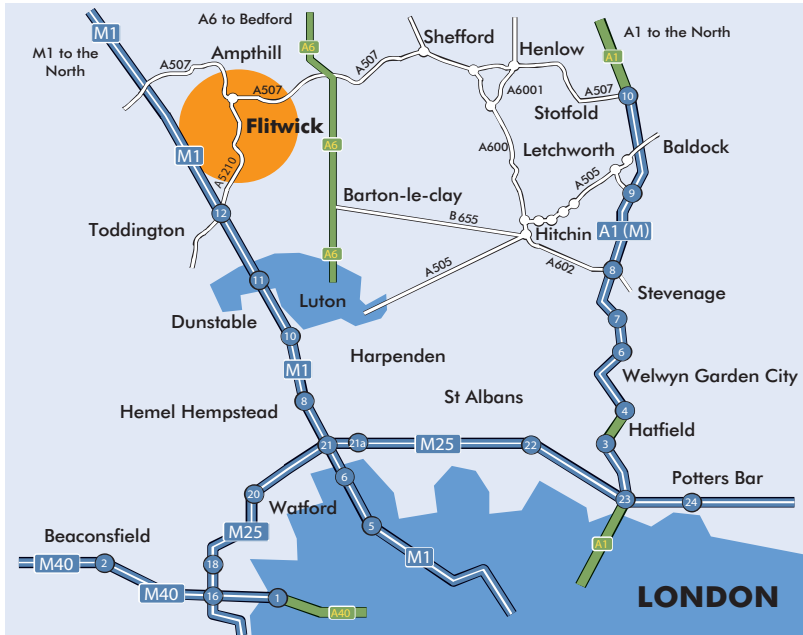

# How To Find Us

For local train times visit:  
[www.nationalrail.co.uk/planmyjourney](http://www.nationalrail.co.uk/planmyjourney)

**Telefocus Ltd** Dickens House, Enterprise Way, Flitwick,  
Bedfordshire MK45 5BY. Tel: **01525 720000**

**For more detailed directions call Beverley Fletcher on 01525 724533**